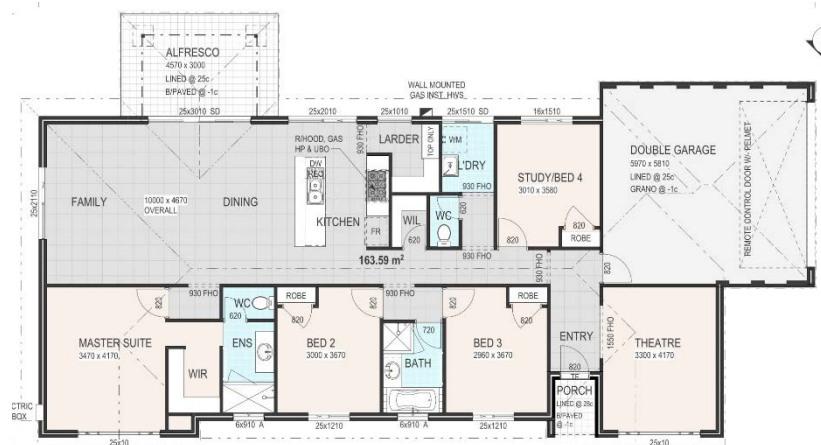

wacountrybuilders.com.au | ruralbuilding.com.au

A MEMBER OF THE JWHGROUP Builders Reg No. 11421 & 11422

COUNTRY BUILDERS